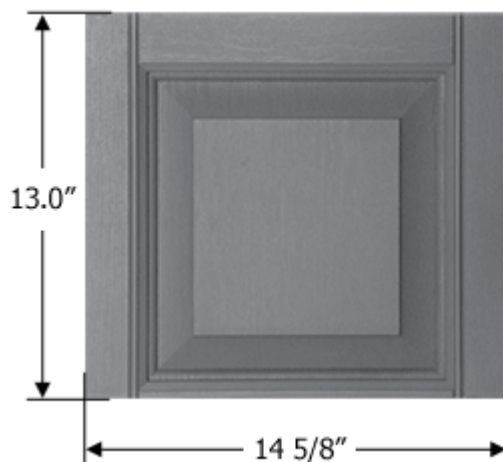

Product Specification Sheet

Mastic Vinyl Exterior Shutters 14 5/8 Inch Shutter Transom Top

This guide is intended to help answer any questions about specific dimensions of the outdoor vinyl shutter transom tops you will receive. Please note that the outdoor vinyl shutter transom top manufacturing process is not exact. All sizes are nominal and may vary slightly from one shutter color to the next.

Height: 13"

Width: 14 5/8"

Depth (Thickness): 1"

Note: This transom top fits all Mastic standard and custom exterior vinyl shutters.

The raised panel shutter transom top is a decorative exterior accent for Alcoa exterior vinyl shutters. Adding it to the top of Mastic exterior vinyl shutters effectively makes raised panel shutters with 2 mid rail sections.

The window measurement should be taken from the top of the window to the bottom of the window including the window trim, but excluding any window sill. The height of the exterior vinyl shutters you order for these transom tops should be 13 inches less than the window measurement.