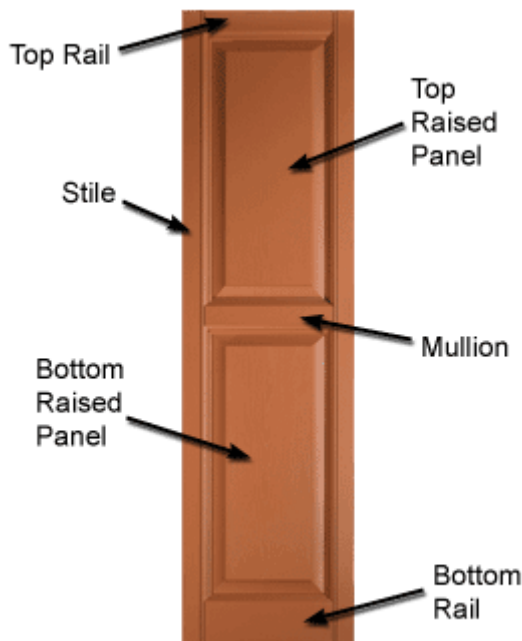

Product Specification Sheet

Mastic Standard Vinyl Shutters Style AL-SP Panel Shutters

This guide is intended to help answer any questions about specific dimensions of the exterior decorative shutters you will receive. Please note that the vinyl shutter manufacturing process is not exact. All sizes are nominal and may vary slightly from one shutter color to the next.

If you are installing your exterior vinyl shutters in a cavity or next to an obstruction and you require an exact shutter width, we recommend that you call us for an exact width measurement before ordering outdoor shutters, as sometimes the actual vinyl shutter width is slightly wider than what is specified.

Stiles

Shutter Width	Stile Width
12"	1 3/4"
15"	2"

Top Rail

Shutter Width	Top Rail Height
12"	1 5/8"
15"	3 1/2"

Mullion (Mid Rail)

Shutter Width	Mullion Height
12"	1 1/2"
15"	3 1/8"

Bottom Rail

Shutter Width	Bottom Rail Height
12"	3 3/8"
15"	4"