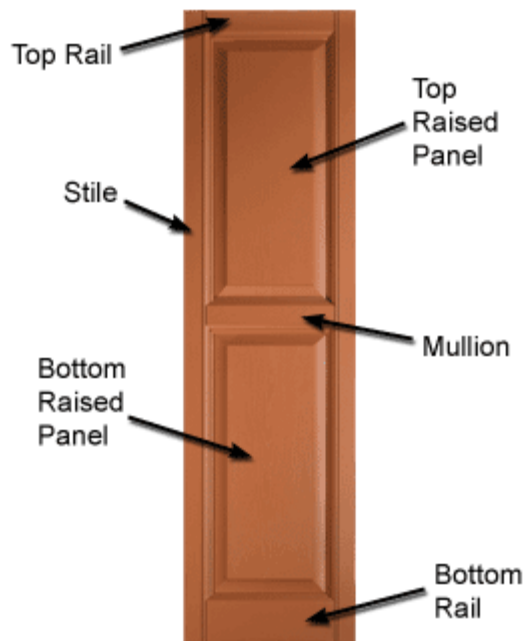

Product Specification Sheet

Mastic Standard Vinyl Shutters Style AL-SP Panel Shutters

This guide is intended to help answer any questions about specific dimensions of the exterior decorative shutters you will receive. Please note that the vinyl shutter manufacturing process is not exact. All sizes are nominal and may vary slightly from one shutter color to the next.

If you are installing your exterior vinyl shutters in a cavity or next to an obstruction and you require an exact shutter width, we recommend that you call us for an exact width measurement before ordering outdoor shutters, as sometimes the actual vinyl shutter width is slightly wider than what is specified.

Stiles

Shutter Width	Stile Width
12"	1 3/4"
15"	2"

Top Rail

Shutter Width	Top Rail Height
12"	1 5/8"
15"	3 1/2"

Mullion (Mid Rail)

Shutter Width	Mullion Height
12"	1 1/2"
15"	3 1/8"

Bottom Rail

Shutter Width	Bottom Rail Height
12"	3 3/8"
15"	4"

Shutter Depth (Thickness)

Shutter Width	Shutter Depth
12"	1 1/8"
15"	1"

Product Specification Sheet

Mastic Standard Vinyl Shutters
Style AL-SP Panel Shutters

Available Heights:

Shutter Width	Shutter Heights
12"	27", 31", 35", 39", 43", 47", 51", 55", 59", 63", 67", 71"
15"	27", 31", 35", 39", 43", 47", 51", 55", 59", 63", 67", 71", 75", 81"