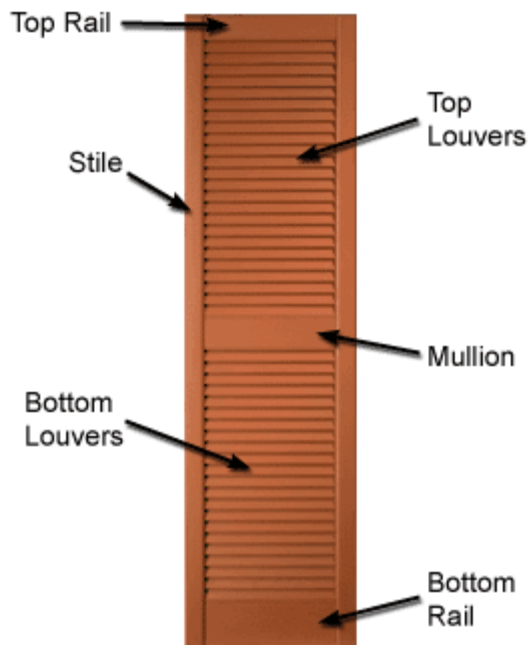

Product Specification Sheet

Mastic Standard Vinyl Shutters Style AL-SL Louver Shutters

This guide is intended to help answer any questions about specific dimensions of the exterior vinyl shutters you will receive. Please note that the vinyl shutter manufacturing process is not exact. All sizes are nominal and may vary slightly from one shutter color to the next.

If you are installing your vinyl window shutters in a cavity or next to an obstruction and you require an exact shutter width, we recommend that you call us for an exact width measurement before ordering exterior shutters, as sometimes the actual vinyl shutter width is slightly wider than what is specified.

Stiles

| Shutter Width | Stile Width |
|---------------|-------------|
| 12" | 2" |
| 15" | 1 5/8" |

Top Rail

| Shutter Width | Top Rail Height |
|---------------|-----------------|
| 12" | 2 1/4" |
| 15" | 2" |