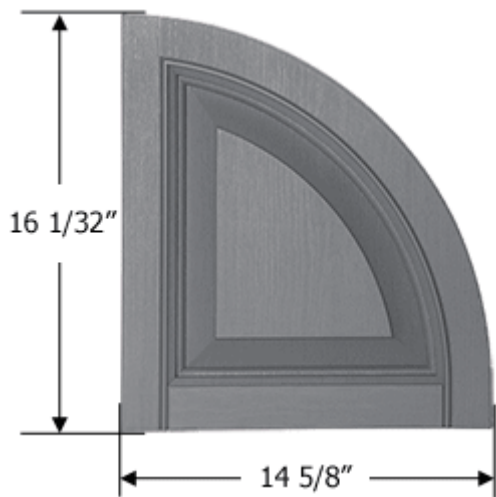

Product Specification Sheet

Mastic Vinyl Window Shutters 14 5/8 Inch Raised Panel Arch Top

This guide is intended to help answer any questions about specific dimensions of the outdoor vinyl shutter arch tops you will receive. Please note that the outdoor vinyl shutter arch top manufacturing process is not exact. All sizes are nominal and may vary slightly from one shutter color to the next.

Height: 16 1/32"

Width: 14 5/8"

Depth (Thickness): 1 1/8"

Note: This arch top fits all Mastic standard and custom exterior vinyl shutters.

The raised panel shutter arch top is a decorative exterior accent for Mastic exterior vinyl shutters. Adding it to the top of Mastic exterior vinyl shutters makes them fit better with half round windows.

The window measurement for half round windows should be taken from the bottom of the window to the point where the window begins to arch. The height of the exterior vinyl shutters you order for these arch tops should equal the window measurement.