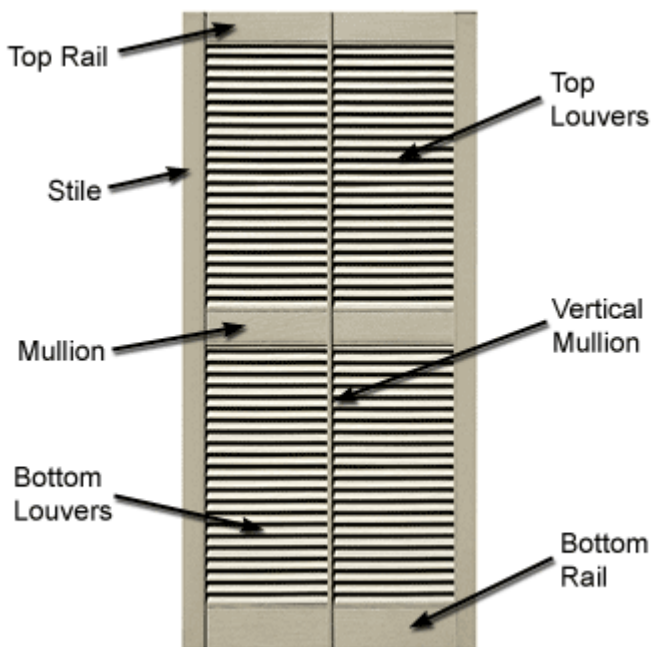

### Mid-America Vinyl Window Shutters Style L7-S Louvered Decorative Shutters

This guide is intended to help answer any questions about specific dimensions of the vinyl window shutters you will receive. Please note that the vinyl shutter manufacturing process is not exact. All sizes are nominal and may vary slightly from one shutter color to the next.

If you are installing your exterior shutters in a cavity or next to an obstruction and you require an exact shutter width, we recommend that you call us for an exact width measurement before ordering the custom vinyl shutters, as sometimes the actual custom shutter width is slightly wider than what is specified.

## Product Specification Sheet

**Mid-America Vinyl Window Shutters  
Style L7-S Louvered Decorative Shutters**

**Available Heights: From 22" to 144" in 1/4" increments**