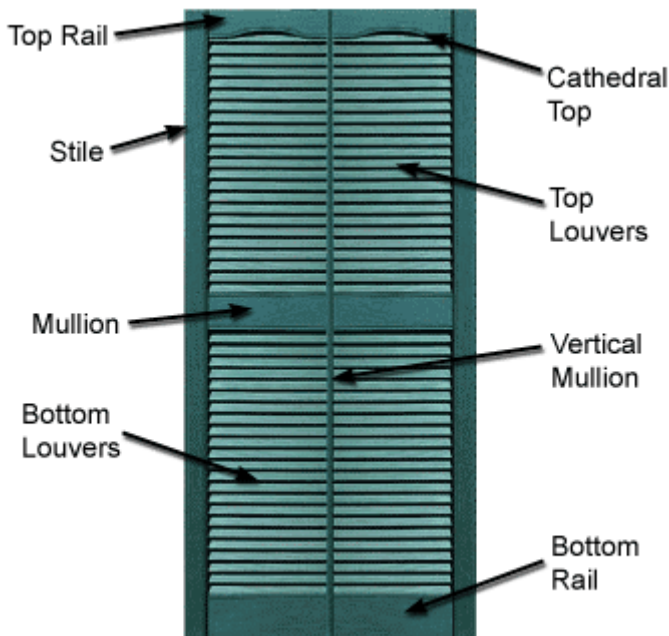

Product Specification Sheet

Mid-America Shutters Style L7-C Louvered Exterior Vinyl Shutters

This guide is intended to help answer any questions about specific dimensions of the decorative vinyl shutters you will receive. Please note that the plastic shutter manufacturing process is not exact. All sizes are nominal and may vary slightly from one shutter color to the next.

If you are installing your non-functioning shutters in a cavity or next to an obstruction and you require an exact shutter width, we recommend that you call us for an exact width measurement before ordering the custom window shutters, as sometimes the actual exterior window shutter width is slightly wider than what is specified.

Stiles

Shutter Width	Stile Width
20 1/4", 25 1/2", 29 1/2"	2 1/8"
31"	2 3/4"

Top Rail

Shutter Width	Top Rail Height
20 1/4"	2"
25 1/2", 29 1/2", 31"	3"

Mullion (Mid Rail)

Shutter Width	Mullion Height
All Widths	3"

Vertical Mullion (C-Hook)

Shutter Width	Mullion Height
All Widths	1/2"

Shutter Louvers (Top and Bottom)

Louver Height	Bullnose Width
Approx 1"	1/8"

Bottom Rail

Shutter Width	Bottom Rail Height
All Widths	4"

Shutter Depth (Thickness): 1"