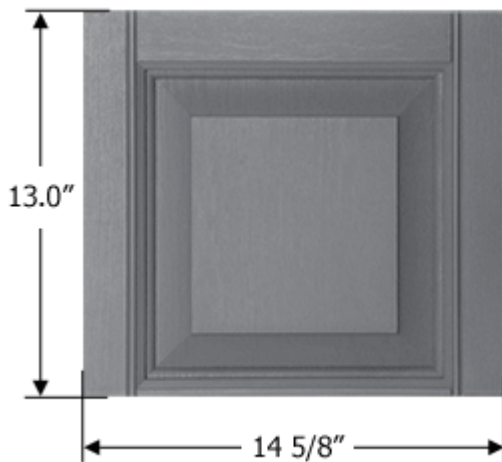

Product Specification Sheet

Alcoa Vintage® Vinyl Exterior Shutters 14 5/8 Inch Shutter Transom Top

This guide is intended to help answer any questions about specific dimensions of the outdoor vinyl shutter transom tops you will receive. Please note that the outdoor vinyl shutter transom top manufacturing process is not exact. All sizes are nominal and may vary slightly from one shutter color to the next.

Height: 13"

Width: 14 5/8"

Depth (Thickness): 1"

Note: This transom top fits all Alcoa Vintage® standard and custom exterior vinyl shutters.

The raised panel shutter transom top is a decorative exterior accent for Alcoa exterior vinyl shutters. Adding it to the top of Alcoa exterior vinyl shutters effectively makes raised panel shutters with 2 mid rail sections.

The window measurement should be taken from the top of the window to the bottom of the window including the window trim, but excluding any window sill. The height of the exterior vinyl shutters you order for these transom tops should be 13 inches less than the window measurement.