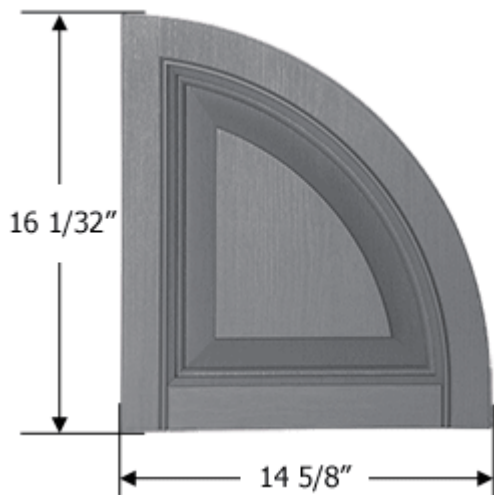

Product Specification Sheet

Alcoa Vintage® Vinyl Window Shutters 14 5/8 Inch Raised Panel Arch Top

This guide is intended to help answer any questions about specific dimensions of the outdoor vinyl shutter arch tops you will receive. Please note that the outdoor vinyl shutter arch top manufacturing process is not exact. All sizes are nominal and may vary slightly from one shutter color to the next.

Height: 16 1/32"

Width: 14 5/8"

Depth (Thickness): 1 1/8"

Note: This arch top fits all Alcoa Vintage® standard and custom exterior vinyl shutters.

The raised panel shutter arch top is a decorative exterior accent for Alcoa exterior vinyl shutters. Adding it to the top of Alcoa exterior vinyl shutters makes them fit better with half round windows.

The window measurement for half round windows should be taken from the bottom of the window to the point where the window begins to arch. The height of the exterior vinyl shutters you order for these arch tops should equal the window measurement.