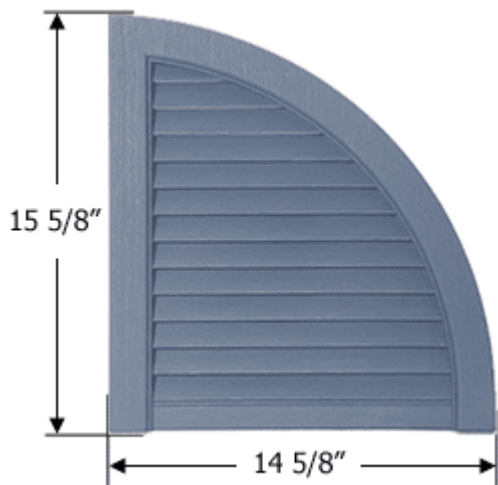

Product Specification Sheet

Alcoa Vintage® Vinyl Window Shutters 14 5/8 Inch Louvered Arch Top

This guide is intended to help answer any questions about specific dimensions of the vinyl shutter arch tops you will receive. Please note that the vinyl shutter arch top manufacturing process is not exact. All sizes are nominal and may vary slightly from one shutter color to the next.

Height: 15 5/8"

Width: 14 5/8"

Depth (Thickness): 1 1/8"

Note: This arch top fits all Alcoa Vintage® standard and custom exterior vinyl shutters.

The louvered shutter arch top is a decorative exterior accent for Alcoa exterior vinyl shutters. Adding it to the top of Alcoa exterior vinyl shutters makes them fit better with half round windows.

The window measurement for half round windows should be taken from the bottom of the window to the point where the window begins to arch. The height of the exterior vinyl shutters you order for these arch tops should equal the window measurement.